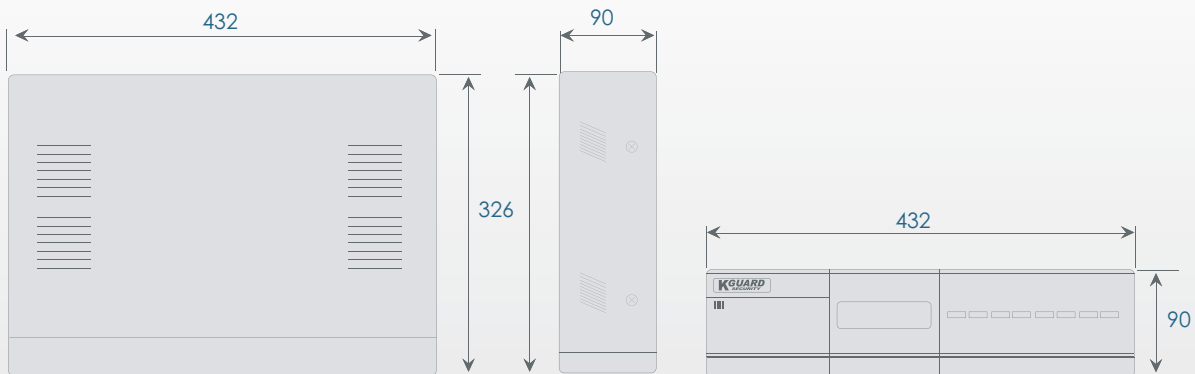

Dimensions(unit:mm)

KGuard Security Co., Ltd

Headquarters _ Taipei,Taiwan

TEL: 02-8228-6080 FAX: 02-8221-6857

4F.,No.113, Jian 2nd Rd., Zhonghe City, Taipei County 235, Taiwan (R.O.C.)

U.S.A. Branch Office

TEL: 1-949-450-0052 FAX: 1-949-450-0053

9780 Research Dr. Irvine CA 92618